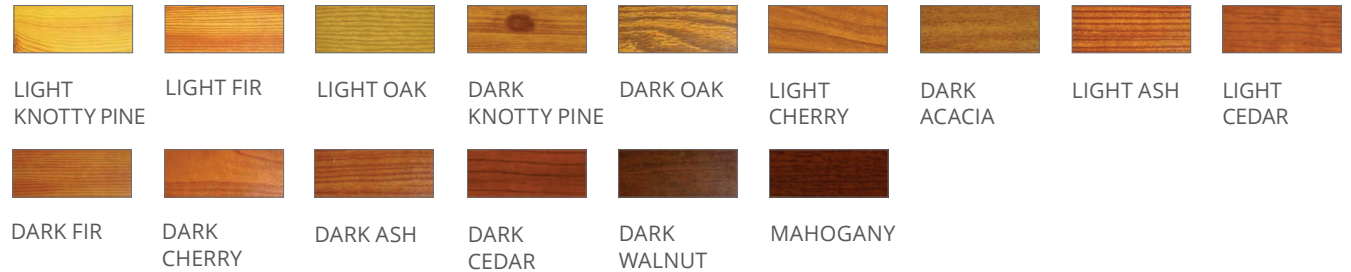

Selecting the perfect color and material
for your Phantom retractable screen

Phantom Screens for Outdoor Spaces

Patios • Porches • Balconies • Decks • Outdoor Kitchens • Verandas

Customization

COLOR OPTIONS

Standard Colors

Choose from one of nine standard colors or decorative wood grain finishes.

Wood Grain

Custom Color

Phantom Screens also offers a custom color matching program to blend our screens with any color scheme.

MESH & FABRIC OPTIONS

All mesh and fabric options seal out insects, reduce heat and glare, as well as prevent fading of furnishings.

INSECT
Reduces up to 55% of UV rays

SOLAR
Reduces up to 75% of UV rays